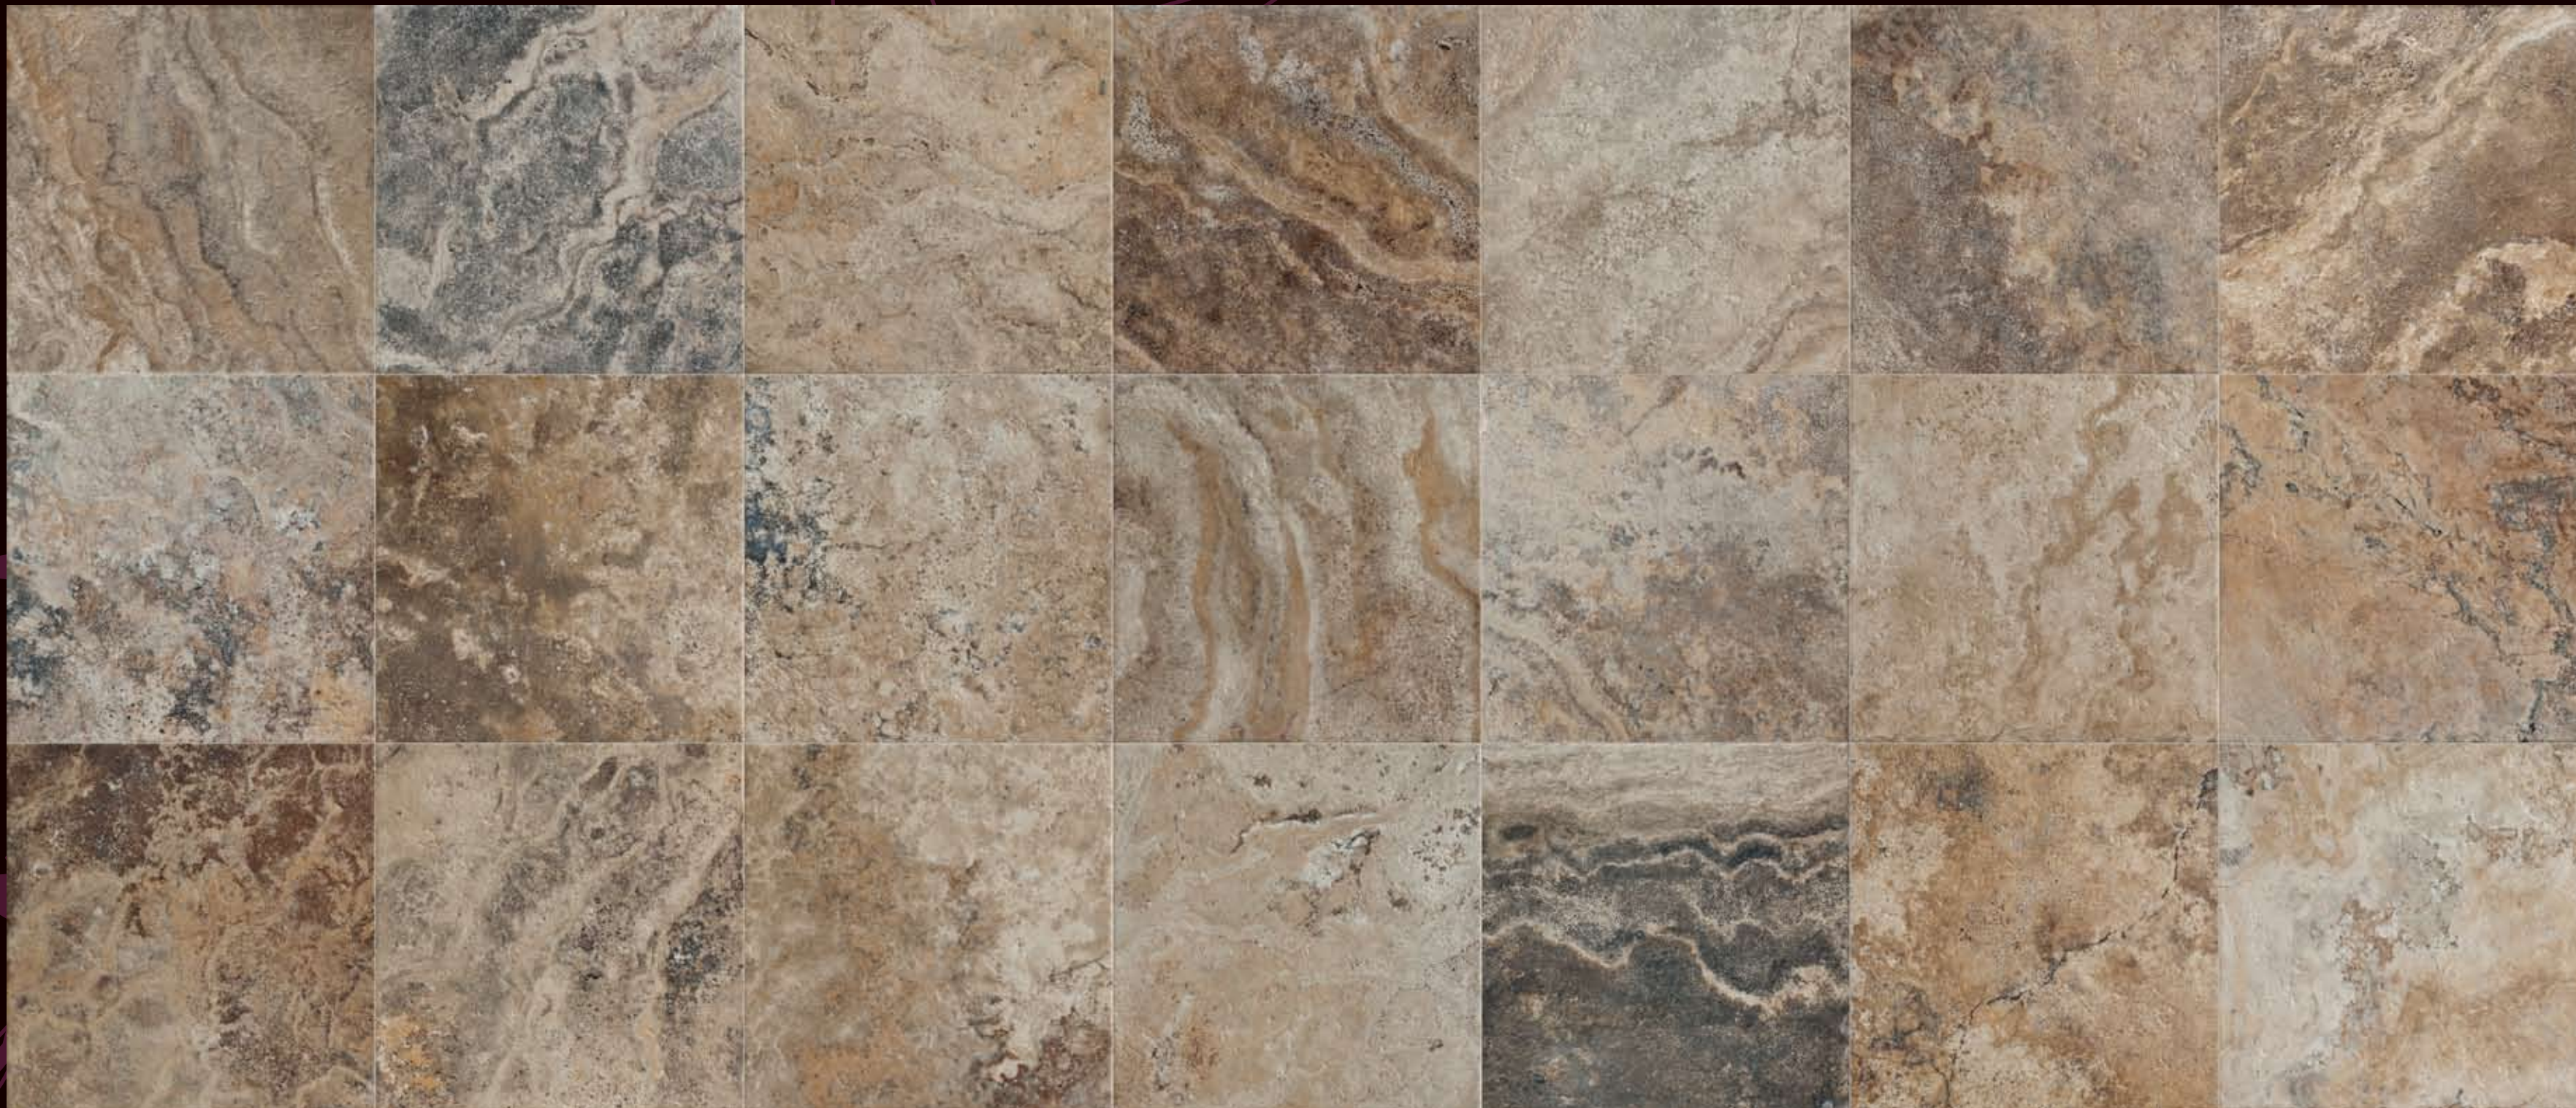

SIZES

12"x12"

18"x18"

Mosaic 12"x12"

9"x18"

9"x9"

DECOS ALL COLOURS AVAILABLE

Torello
2"x9"

Matita
3/4"x9"

TRIM PIECES ALL COLOURS AVAILABLE

Battiscopa
3"x9"

14

15