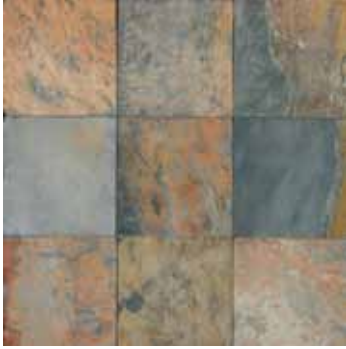

SLATES

Sizes
 *12x12 ◇16x16 ●18x18 ■24x24 ▶Pattern ▲Random □Tumbled

African Multi Color
 *◇

Aqua Green
 *◇

Aqua Rustic
 *◇

Autumn
 *◇■▲▶

Autumn Blend
 *◇

Autumn Desert
 *◇

Basalt Blue
 *◇

Black Rust
 *◇□

California Gold
 *◇■▶▲□

China Multi Color
 *◇■□

Earth Slate
 *◇■▶▲□

Indian Kashmir
 *◇

Jade Green
 *◇

Jak Slate
 *◇

Montauk Blue
★ ◇

Multi Classic
★ ◇ ● ■ ▶ ▲ ■ □

Multi Select
★ ◇ □

Mystique Black
★ ◇

Mystique Green
★ ◇ ▲

Premium Black
★ ◇ ■ ▲

Rustic Blue
★ ◇

Rustic Gold
★ ◇ ■ ▶ ▲ □

San Rio Rustic
★ ◇

Silver Blue
★ ◇

Strata Green
★ ◇

Summer Buff
★ ◇

Virginia Spring
★ ◇

SLATE - PATTERNS

Sizes

► Versailles Pattern